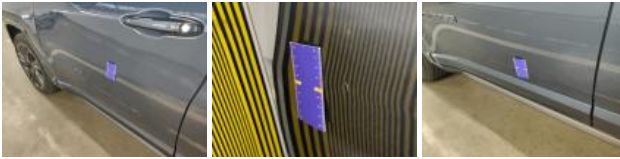

Engine insulation, Damaged, Replace

Bonnet, Chemical polution, Polish

Alloy rim FL, Scratch(es), Acceptable

Door RL, Dent(s) and scratch(es), Spot repair

Sill trim L, Scratch(es), Acceptable

Door RL, Scratch(es), Polish

Step L, Dent(s), Acceptable

Wing RL, Dent(s), Spot repair

Alloy rim RL, Scratch(es), Repair and paint (complete)

Wing trim RL, Scratch(es), Acceptable

Side window trim RL, Scratch(es), Replace

Rear light R, Scratch(es), Polish