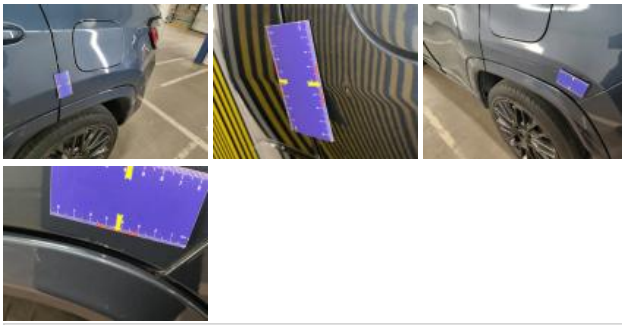

Limited Technical Inspection

Idle position	OK	Sound engine	OK
Engine startingtime	OK	Clutch test	OK
Exhaust gass	OK	Transmission	OK

Tyres

235/45/18/99 H				
Summer tyres:	Fr.L.	Goodyear: 4 mm	Fr.R.	Goodyear: 4 mm
	Re.L.	Goodyear: 3 mm	Re.R.	Goodyear: 3 mm
Tyre profile depth FL				4.0
Tyre profile depth FR				4.0
Tyre profile depth RL				3.0
Tyre profile depth RR				3.0
Tyre size FL				235/45 R 18 99 H
Tyre size FR				235/45 R 18 99 H
Tyre size RL				235/45 R 18 99 H
Tyre size RR				235/45 R 18 99 H
Tyre type FL				Summer
Tyre type FR				Summer
Tyre type RL				Summer
Tyre type RR				Summer
Tyre make FL				259
Tyre make FR				259
Tyre make RL				259
Tyre make RR				259

Engine insulation, Damaged, Replace

Bonnet, Chemical polution, Polish

Alloy rim FL, Scratch(es), Acceptable

Door RL, Dent(s) and scratch(es), Spot repair

Sill trim L, Scratch(es), Acceptable

Door RL, Scratch(es), Polish

Step L, Dent(s), Acceptable

Wing RL, Dent(s), Spot repair

Alloy rim RL, Scratch(es), Repair and paint (complete)

Wing trim RL, Scratch(es), Acceptable

Side window trim RL, Scratch(es), Replace

Rear light R, Scratch(es), Polish