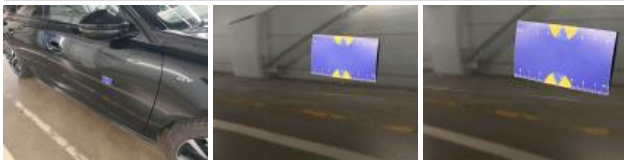

Door FR, Dent(s) and scratch(es), Repair and paint (complete)

Alloy rim FR polished, Scratch(es), Repair and paint (complete)

Wing FR, Scratch(es), Spot repair

Wing RR, Dent(s), Acceptable

Roof, Hail damage, Paintless dent repair (hail)