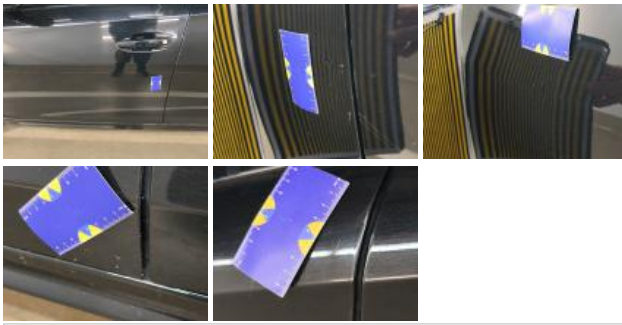

Seat cover RL, Worn, Acceptable

Bumper F, Scratch(es), Repair and paint (complete)

Bonnet, Scratch(es), Acceptable

Engine insulation, Tear, Replace

Door FL, Dent(s) and scratch(es), Repair and paint (complete)

Wing RL, Dent(s), Acceptable

Alloy rim RL polished, Scratch(es), Repair and paint (complete)

Door RL, Scratch(es), Spot repair

Alloy rim FL polished, Scratch(es), Acceptable

Outside rear-view mirror housing L, Scratch(es), Polish