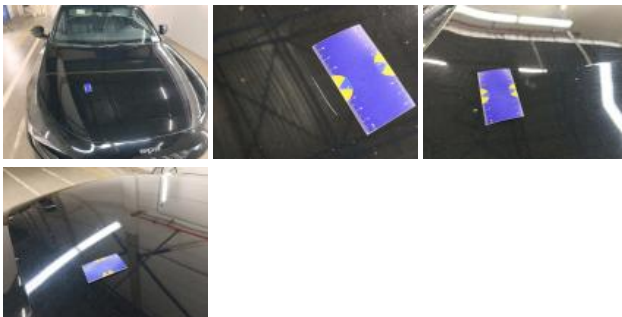

Limited Technical Inspection

Idle position:	OK	Sound engine:	OK
Engine startingtime:	OK	Clutch test:	OK
Exhaust gass:	OK	Transmission:	OK

Tyres

235/45/18/98 V				
Winter tyres:	Fr.L.	Fulda: 7 mm	Fr.R.	Fulda: 7 mm
	Re.L.	Dunlop: 7 mm	Re.R.	Dunlop: 7 mm
Tyre profile depth FL				7.0
Tyre profile depth FR				7.0
Tyre profile depth RL				7.0
Tyre profile depth RR				7.0
Tyre size FL				235/45 R 18 98 V
Tyre size FR				235/45 R 18 98 V
Tyre size RL				235/45 R 18 98 V
Tyre size RR				235/45 R 18 98 V
Tyre type FL				Winter
Tyre type FR				Winter
Tyre type RL				Winter
Tyre type RR				Winter
Tyre make FL				2484
Tyre make FR				2484
Tyre make RL				257
Tyre make RR				257

Seat cover RL, Worn, Acceptable

Bumper F, Scratch(es), Repair and paint (complete)

Bonnet, Scratch(es), Acceptable

Engine insulation, Tear, Replace

Door FL, Dent(s) and scratch(es), Repair and paint (complete)