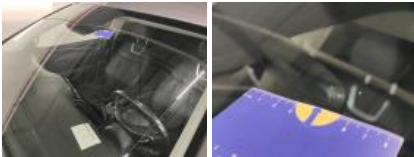

Door RL, Scratch(es), Acceptable

Windscreen, Stone chip(s), Windscreen repair